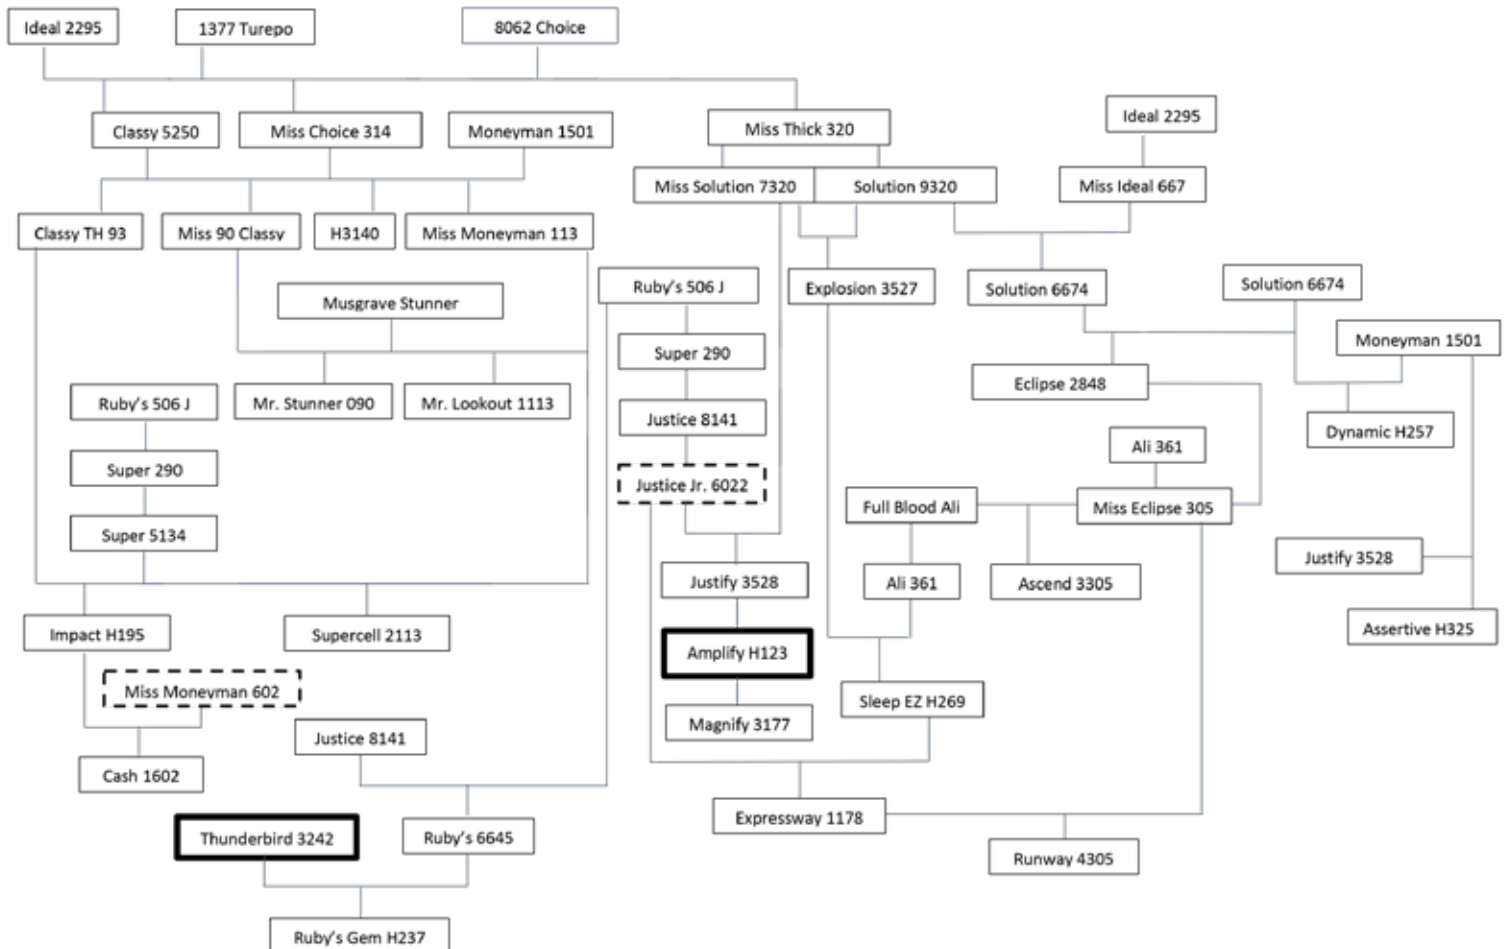

Sincerely,
Bill Schepeler -- Jamestown, Missouri

“Doug, just to let you know that I’m very pleased with my sight unseen purchase in your April 3, 2021 sale. I purchased three bulls, Lot 5, Lot 10, and Lot 23. The dispositions of these bulls is excellent. I also purchased nine heifers. Once again, disposition is awesome. Thank you for your insight, delivery, and encouragement.”

Kenny Gullickson
Fort Yates, North Dakota

Sometimes we just like to brag about how our cattle have improved by adding more Dusty Prairie Ranch Genetics to our operation. We purchased some bulls in 2020 and more in 2021-2022. This past fall our calves weighed 32 pounds more and only had 4% open on over 300 head. This past spring our herd went through a major range fire, was relocated a couple times, and still achieved these numbers. I’m extremely pleased with the cattle and with the help from Doug and Gavin in their leadership on genetic selection of DPR bulls.

The Soucie Family

“Since switching to DPR bulls I have more uniform calves with increased weaning weights. The replacement heifers are good mothers with great disposition. I have also noticed better fertility over my former straight bred Angus.”

Jeff Valentine
Glenvil, Nebraska